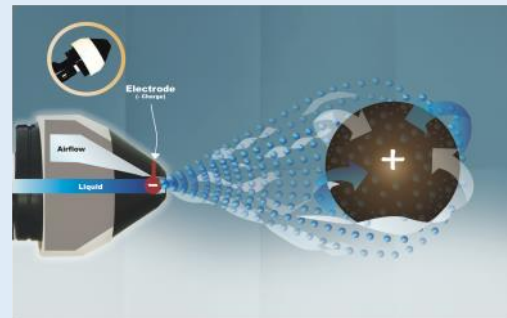

Disinfection Sprayer

XT-3

XT-3 is a self-contained electric sprayer perfect for retail areas, residential areas, medical/dental offices, and schools. Definitely a durable “work-horse sprayer” with pressurized stainless steel tank, and twinline air and liquid hoses up to 75 feet in length

Nozzles	1
Air supply	Included
Electricity Required	110v, 10 foot electrical cord, 220v is available upon request
Liquid Container Type	3 gal tank (11.4 L) 42"H x 18"W x 24"L
Dimensions	(1.07 m x 0.46 m x 0.61 m)
Hose Length	25 feet, standard
Weight	87.5 lbs, empty 112.5 lbs (full)
Flow rate	2 gal / hour (7.57 L / hour)
Spray Range	8-12 feet range (2.4-3.7 m)
Additional Options	Up to 50 feet of hose can be added at the time of purchase, for a maximum length of 75 feet. Stainless Steel Available