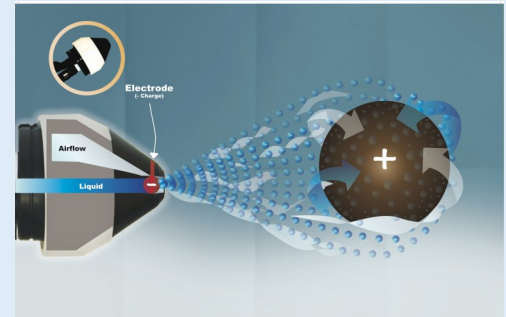

Disinfection Sprayer in a Suitcase with Tank

SC-ET HD

For disinfecting and sanitizing public areas, interior-scapes and retail areas. Self-contained "suitcase-style" sprayer, with one gallon tank.

Nozzles	1
Air Supply	Included
Electricity Required	110v, 10 foot electrical cord 220v is available upon request
Liquid Container Type	1 1/4 gal. tank (4.7 L)
Dimensions	22"H x 16"W x 10"D (56 cm x 41 cm x 25 cm)
Hose Length	15 feet, standard
Weight	49 lbs., full
Flow rate	1 gal / hour (3.8 L / hour)
Spray Range	Up to 8 feet
Additional Options	Maximum hose length is 15 feet Stainless Steel

Electrostatics mean better spray coverage!

Distributor Info Here