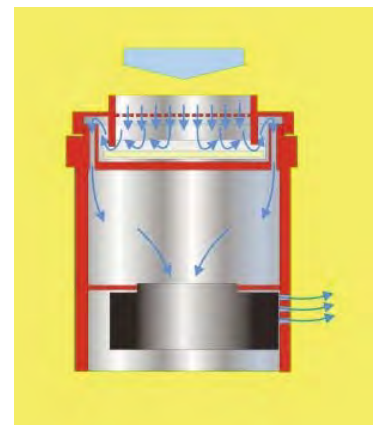

Safety Net APS

Commercial Air Quality Sampler - CAS

Order # SE500T-z

- This professional Indoor Air Quality Sampler will take 500 liters (.5 cubic meters) of indoor air and deposit the microbes on a petri dish, giving you a broad sample of the indoor air quality.
- Polished aluminum for years of service and easy cleaning
- Easy to use
- Pre-calibrated
- Provides a professional air quality test
- The CAS draws a broad sample of room air into the petri dish for a more quantitative test

SPECIFICATIONS

Voltage	12 volt DC
Current (Standby)	.025 amp
Current (max.)	.35 amp
Current (operating)	.25 amp
Air Flow	100 liter per min (+/- 5%)
Material	Aluminum
Timer	5 Minutes