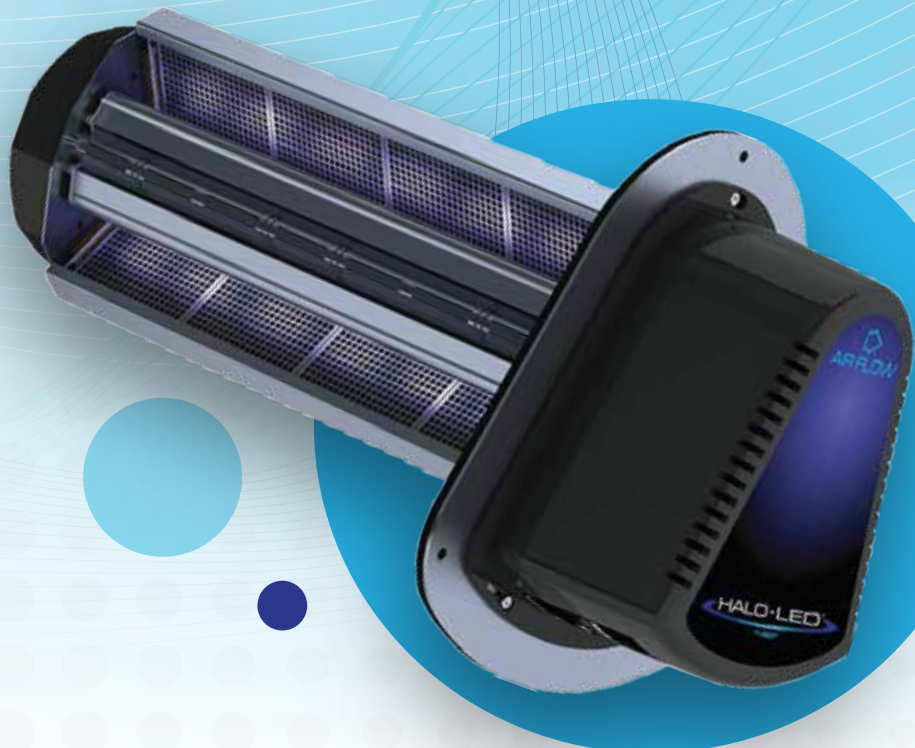

By *RGF*[®]

WE ARE RGF[®]

HALO-LED[™] Whole Home Air Purification System

HALO-LED[™] whole home in-duct air purifier uses our revolutionary REME-LED[®] technology to help protect your air conditioned space. The HALO-LED[™] is zero ozone certified and provides a longer product life with improved energy efficiency. Easily installed in new or existing air conditioning system ductwork, the HALO-LED[™] actively reduces airborne bacteria, viruses, odors, mold and allergens ensuring excellent indoor air quality.

LED UV

LONG LIFE
CELL

HYBRID
CATALYST

H₂O₂

ZERO
OZONE

WHOLE
HOME

Why Use RGF's REME® Technology?

The HALO-LED™ is the industry's first LED in-duct, whole home and building air purification system that is both mercury free and zero ozone compliant. The HALO-LED™ proactively treats the air-conditioned space, reducing airborne and surface contaminants and pollutants. By combining REME-LED® UV technology along with RGF's proven PHI-CELL® and REME® technologies, the HALO-LED™ provides revolutionary indoor air purification.

ITEM#	REPLACEMENT CELL	ELECTRICAL	DIMENSIONS	SHIP WT.
REME-LED	PHIC-REME-LED	24 VAC/DC	14.25"L x 6.50"W x 7.50"H Probe 11" / Plate 6.50" x 7.50"	6.4 lbs
		0.7 Amps 17 Watts	362.5 mm x 165.1 mm x 190.5 mm Probe 279.4 mm / Plate 165.1 mm x 190.5 mm	2.90 kg