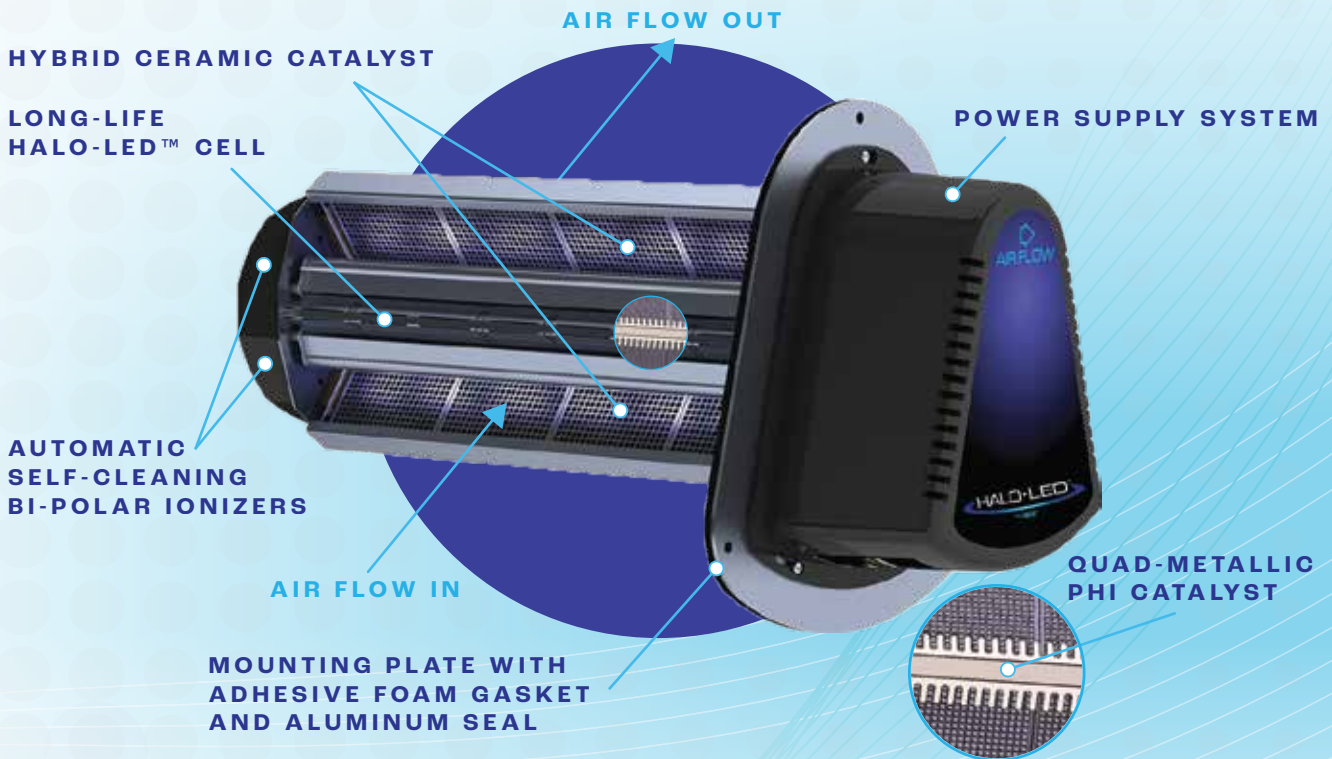

By *RGF*[®]

WE ARE RGF[®]

HALO-LED[™] Whole Home Air Purification System

HALO-LED[™] whole home in-duct air purifier uses our revolutionary REME-LED[®] technology to help protect your air conditioned space. The HALO-LED[™] is zero ozone certified and provides a longer product life with improved energy efficiency. Easily installed in new or existing air conditioning system ductwork, the HALO-LED[™] actively reduces airborne bacteria, viruses, odors, mold and allergens ensuring excellent indoor air quality.

LED UV

LONG LIFE
CELL

HYBRID
CATALYST

H₂O₂

ZERO
OZONE

WHOLE
HOME

Why Use RGF's REME® Technology?

The HALO-LED™ is the industry's first LED in-duct, whole home and building air purification system that is both mercury free and zero ozone compliant. The HALO-LED™ proactively treats the air-conditioned space, reducing airborne and surface contaminants and pollutants. By combining REME-LED® UV technology along with RGF's proven PHI-CELL® and REME® technologies, the HALO-LED™ provides revolutionary indoor air purification.

HALO-LED™ Whole Home Air Purification System

NOTICE TO INSTALLER: This unit must be wired in series with the blower to cycle on/off with the blower. This installation is required in order to be in compliance with new safety standards and to ensure maximum energy efficiency and LED module service life.

ITEM#	REPLACEMENT CELL	ELECTRICAL	DIMENSIONS	SHIP WT.
REME-LED	PHIC-REME-LED	24 VAC/DC	14.25"L x 6.50"W x 7.50"H Probe 11" / Plate 6.50" x 7.50"	6.4 lbs
		0.7 Amps 17 Watts	362.5 mm x 165.1 mm x 190.5 mm Probe 279.4 mm / Plate 165.1 mm x 190.5 mm	2.90 kg