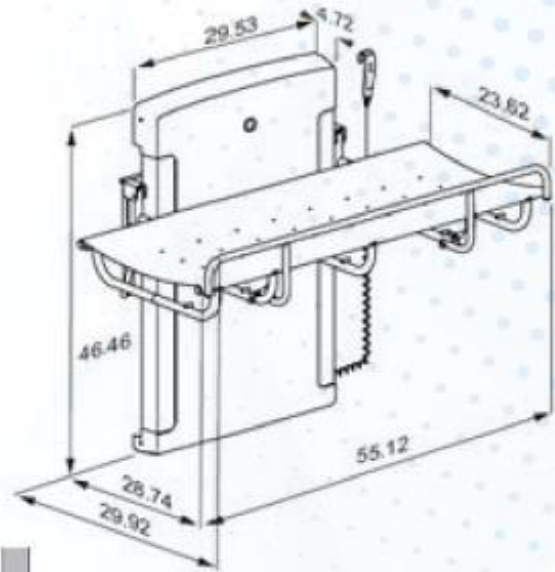

Pressalit 1000 Adjustable Child Changing Table

SKU: R8593114000
EAN: 5708590377650
Previous version: R8402

Convenience & Accessibility

- ✓ Ergonomic, Affordable
- ✓ Powered Adjustment, Wall Mounted, Folding
- ✓ Efficient comfort and safety for user AND caregiver.
- ✓ Accommodates anyone who can't use a toilet.
- ✓ Folds easily to maximize floor space.
- ✓ Permeable mattress surface for air circulation.
- ✓ Includes side rail, safety belt, wired hand control.
- ✓ Retrofit friendly.
- ✓ Anchors to wood blocking, masonry or concrete. Mounting hardware included.
- ✓ Mounting hardware included

MATERIALS:

Powder-coated steel and PVC-coated canvas(phthalate free).

Integrated pneumatic cylinders

Pressalit 1000 Adjustable Child Changing Table

Go Beyond ADA. Take Abilities to the MAX!!!

- ✓ Product price and shipping discount when purchasing multiple units.
- ✓ Limited five year warranty.
- ✓ Exceptional service since 1993.
- ✓ Complete online pricing and quote requests.
- ✓ Adjusts from 20.5" to 36.25"
- Width: 23.5", Length: 55"
- ✓ Projection from wall:
- Folded: 11", Unfolded: 29"
- ✓ Weight capacity: 331 lbs
- ✓ Delivery: 1-2 weeks
- ✓ Operates at 24v / 1amp via 120v wall outlet.
- ✓ Integrated transformer and US 8' power cord included.
- ✓ Linak liquid tight actuator and control system.
- ✓ Noise level: 48 decibel. Whisper quiet.
- ✓ All components, including hand control, are sealed, waterproof.
- ✓ Also available in fixed height and adult sizes.