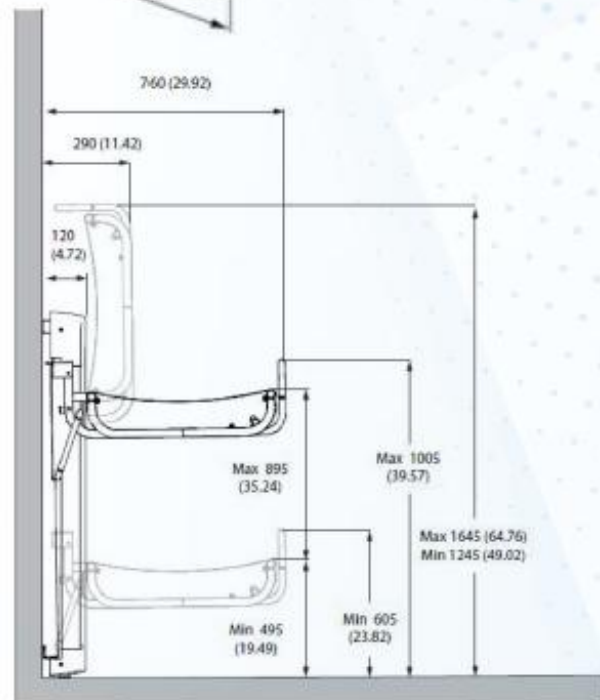

Pressalit 1000 Adjustable Child Changing Table

SKU: R8593114000
EAN: 5708590377650
Previous version: R8402

Convenience & Accessibility

- ✓ Ergonomic, Affordable
- ✓ Powered Adjustment, Wall Mounted, Folding
- ✓ Efficient comfort and safety for user AND caregiver.
- ✓ Accommodates anyone who can't use a toilet.
- ✓ Folds easily to maximize floor space.
- ✓ Permeable mattress surface for air circulation.
- ✓ Includes side rail, safety belt, wired hand control.
- ✓ Retrofit friendly.
- ✓ Anchors to wood blocking, masonry or concrete. Mounting hardware included.
- ✓ Mounting hardware included

MATERIALS:

Powder-coated steel and PVC-coated canvas(phthalate free).

Integrated pneumatic cylinders

Pressalit 1000 Adjustable Child Changing Table

Go Beyond ADA. Take Abilities to the MAX!!!

- ✓ Product price and shipping discount when purchasing multiple units.
- ✓ Limited five year warranty.
- ✓ Exceptional service since 1993.
- ✓ Complete online pricing and quote requests.
- ✓ Adjusts from 20.5" to 36.25"
- Width: 23.5", Length: 55"
- ✓ Projection from wall:
- Folded: 11", Unfolded: 29"
- ✓ Weight capacity: 331 lbs
- ✓ Delivery: 1-2 weeks
- ✓ Operates at 24v / 1amp via 120v wall outlet.
- ✓ Integrated transformer and US 8' power cord included.
- ✓ Linak liquid tight actuator and control system.
- ✓ Noise level: 48 decibel. Whisper quiet.
- ✓ All components, including hand control, are sealed, waterproof.
- ✓ Also available in fixed height and adult sizes.