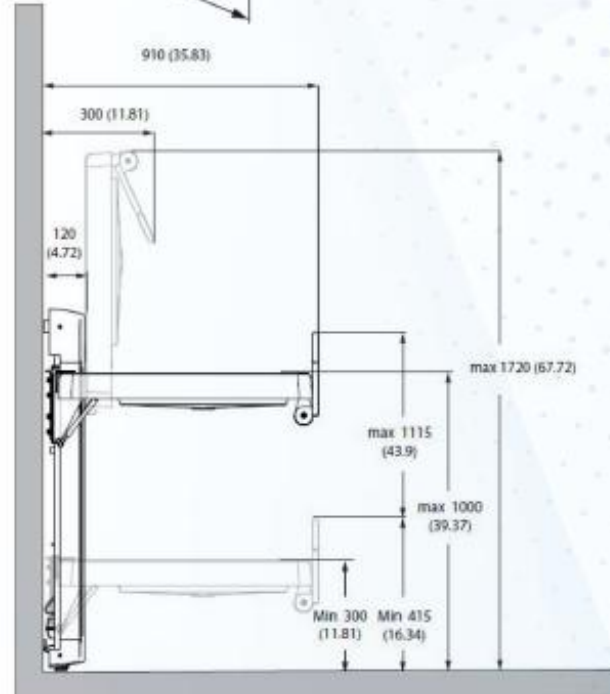

## Go Beyond ADA. Take Abilities to the MAX!!!

- ✓ Product price and shipping discount when purchasing multiple units.
- ✓ Limited five year warranty.
- ✓ Exceptional service since 1993.
- ✓ Complete online pricing and quote requests.
- ✓ Adjusts from 12" to 39.5"  
Table: 32.25" wide x 71" long  
Projection from wall:  
- Folded: 9.5"  
- Unfolded: 34.5"
- ✓ Weight capacity: 441 lbs
- ✓ Delivery: 1-2 weeks
- ✓ Operates at 24v / 1amp via 120v wall outlet.
- ✓ Integrated transformer and US 8' power cord included.
- ✓ Linak liquid tight actuator and control system.
- ✓ Noise level: 48 decibel. Whisper quiet.
- ✓ All components, including hand control, are sealed, waterproof.
- ✓ Also available in fixed height