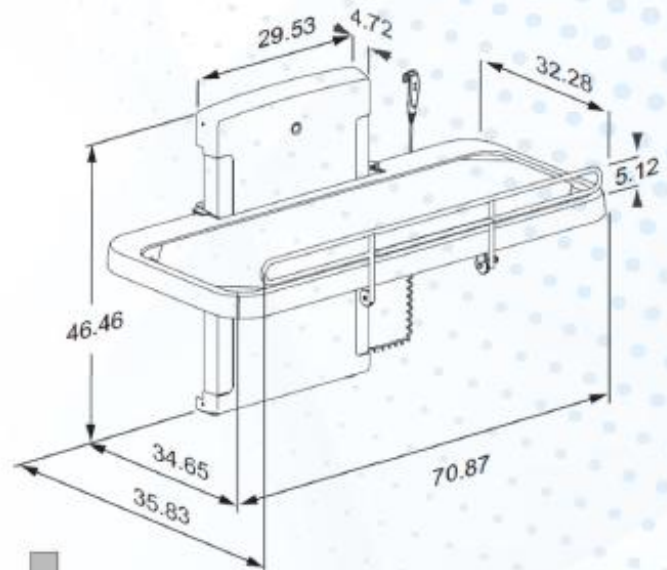

## Convenience & Accessibility

- ✓ Powered Adjustment, Wall Mounted, Folding
- ✓ Receiver tray captures fluids. Efficient comfort and safety for user AND caregiver.
- ✓ Powder-lacquered stainless steel frame.
- ✓ Pneumatic cylinders for easy folding.
- ✓ Suitable for use with hand-held shower. (Not intended for shallow bathing. Keep mattress in place while in use.)
- ✓ PVC (phthalate-free) pliable mattress. Choose:
  - Machine-washable mesh cover. (Model 2000)
  - Coated canvas for easy wipe-ups. (Model 2100)
- ✓ Expected service life: 10 years (institutional use) with recommended maintenance.
- ✓ Accommodates anyone who can't use a toilet.
- ✓ Folds easily to maximize floor space.
- ✓ Comfortable, supple, removable mattress.
- ✓ Includes side rail, safety belt, wired hand control.

## Go Beyond ADA. Take Abilities to the MAX!!!

- ✓ Product price and shipping discount when purchasing multiple units.
- ✓ Limited five year warranty.
- ✓ Exceptional service since 1993.
- ✓ Complete online pricing and quote requests.
- ✓ Adjusts from 12" to 39.5"  
Table: 32.25" wide x 71" long  
Projection from wall:  
- Folded: 9.5"  
- Unfolded: 34.5"
- ✓ Weight capacity: 441 lbs
- ✓ Delivery: 1-2 weeks
- ✓ Operates at 24v / 1amp via 120v wall outlet.
- ✓ Integrated transformer and US 8' power cord included.
- ✓ Linak liquid tight actuator and control system.
- ✓ Noise level: 48 decibel. Whisper quiet.
- ✓ All components, including hand control, are sealed, waterproof.
- ✓ Also available in fixed height