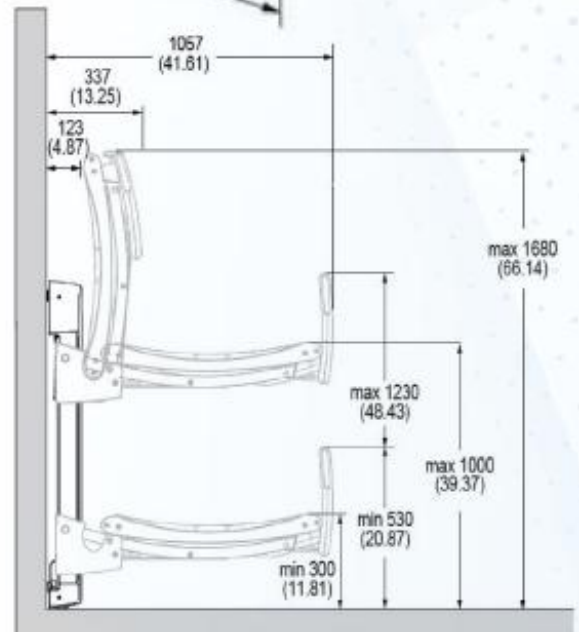

Previous version: R8516,
R8534

(special order – allow
4-6 weeks for delivery)

Retrofit friendly.

Anchors to wood blocking, masonry or concrete.
Mounting hardware included.

Convenience & Accessibility

- ✓ More Features Than Any Other Changing Table
- ✓ Powered Adjustment, Wall Mounted, Folding
- ✓ Maximum comfort and safety for user AND caregiver.
- ✓ Newly improved folding mechanism with smoother, safer action.
- ✓ Heavy-duty aluminum frame. Pneumatic counter balance.
- ✓ Suitable for use with hand-held shower.
- ✓ Removable durable 3-piece polyurethane foam mattress.
- ✓ Powder-lacquered stainless steel mounting bracket and anchors.
- ✓ Expected service life: 10 years (institutional use) with recommended maintenance.
- ✓ Accommodates anyone who can't use a toilet.
- ✓ Soft, comfortable, removable mattress.
- ✓ Receiver tray captures fluids.
- ✓ Includes side rail, safety belt, wired hand control.

Pressalit 3000 Adjustable Child Changing Table

Go Beyond ADA. Take Abilities to the MAX!!!

- ✓ Product price and shipping discount when purchasing multiple units.
- ✓ Limited five year warranty.
- ✓ Exceptional service since 1993.
- ✓ Complete online pricing and quote requests.
- ✓ Table: 31" wide x 55.5" long
Projection from wall:
- Folded: 13.25" - Unfolded: 39"
- ✓ Adjusts from 12" to 39.5"
- ✓ Weight capacity: 500 lbs
- ✓ Delivery: 1-2 weeks (Graphite Gray);
4-6 weeks (Sapphire Blue: special order)
- ✓ Operates at 24v/1amp via 120v wall outlet.
- ✓ Integrated transformer and US 8' power cord included.
- ✓ Linak liquid tight actuator and control system.
- ✓ Noise level: 48 decibel. Whisper quiet.
- ✓ All components, including hand control, are sealed, waterproof.
- ✓ Also available in fixed height and child sizes.