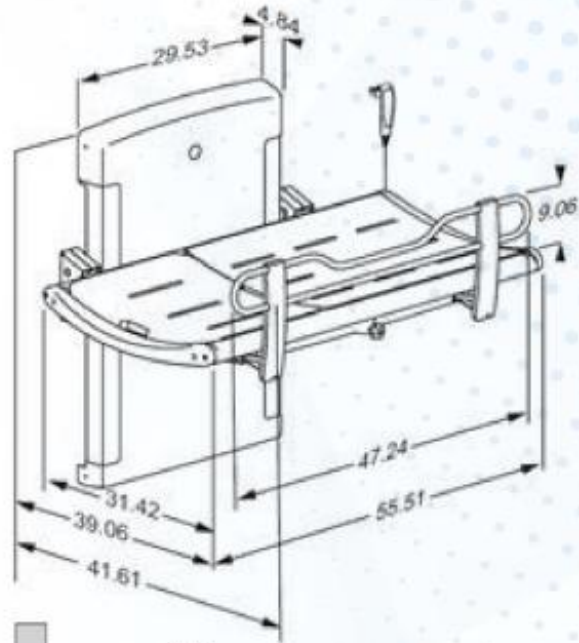

Previous version: R8516,
R8534

(special order – allow
4-6 weeks for delivery)

Retrofit friendly.

Anchors to wood blocking, masonry or concrete.
Mounting hardware included.

Convenience & Accessibility

- ✓ More Features Than Any Other Changing Table
- ✓ Powered Adjustment, Wall Mounted, Folding
- ✓ Maximum comfort and safety for user AND caregiver.
- ✓ Newly improved folding mechanism with smoother, safer action.
- ✓ Heavy-duty aluminum frame. Pneumatic counter balance.
- ✓ Suitable for use with hand-held shower.
- ✓ Removable durable 3-piece polyurethane foam mattress.
- ✓ Powder-lacquered stainless steel mounting bracket and anchors.
- ✓ Expected service life: 10 years (institutional use) with recommended maintenance.
- ✓ Accommodates anyone who can't use a toilet.
- ✓ Soft, comfortable, removable mattress.
- ✓ Receiver tray captures fluids.
- ✓ Includes side rail, safety belt, wired hand control.

Pressalit 3000 Adjustable Child Changing Table

Go Beyond ADA. Take Abilities to the MAX!!!

- ✓ Product price and shipping discount when purchasing multiple units.
- ✓ Limited five year warranty.
- ✓ Exceptional service since 1993.
- ✓ Complete online pricing and quote requests.
- ✓ Table: 31" wide x 55.5" long
Projection from wall:
- Folded: 13.25" - Unfolded: 39"
- ✓ Adjusts from 12" to 39.5"
- ✓ Weight capacity: 500 lbs
- ✓ Delivery: 1-2 weeks (Graphite Gray);
4-6 weeks (Sapphire Blue: special order)
- ✓ Operates at 24v/1amp via 120v wall outlet.
- ✓ Integrated transformer and US 8' power cord included.
- ✓ Linak liquid tight actuator and control system.
- ✓ Noise level: 48 decibel. Whisper quiet.
- ✓ All components, including hand control, are sealed, waterproof.
- ✓ Also available in fixed height and child sizes.